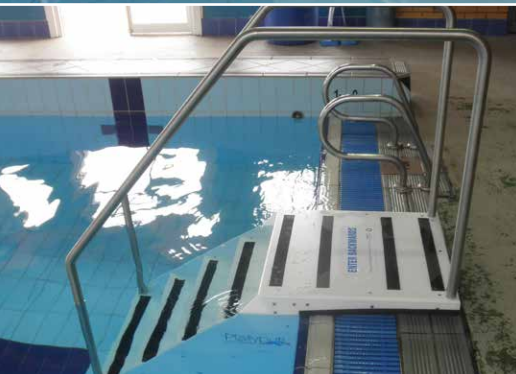

# PLATYPUS POOL STEPS

## Open your pool to everyone

Swimmers of all types benefit from the innovative design of the Platypus Pool Steps - elderly, arthritic, expectant mothers, young learners or anyone who is uncomfortable with, or has difficulty using traditional vertical swimming pool ladders.

The Platypus Pool Steps offer no deck modifications or alterations to install. The Platypus Pool Steps can be placed in and out of your pool as many times as needed - safely and easily by its removable dolly wheels.

### FEATURES

- Makes your pool more accessible
- Custom made to fit your pool perfectly
- Can be fitted to almost any in-ground pool or decked above ground pools
- Easy to pull out of the pool and place back in when needed
- Can be installed in the corner or on the side of your pool
- SWL 150kg